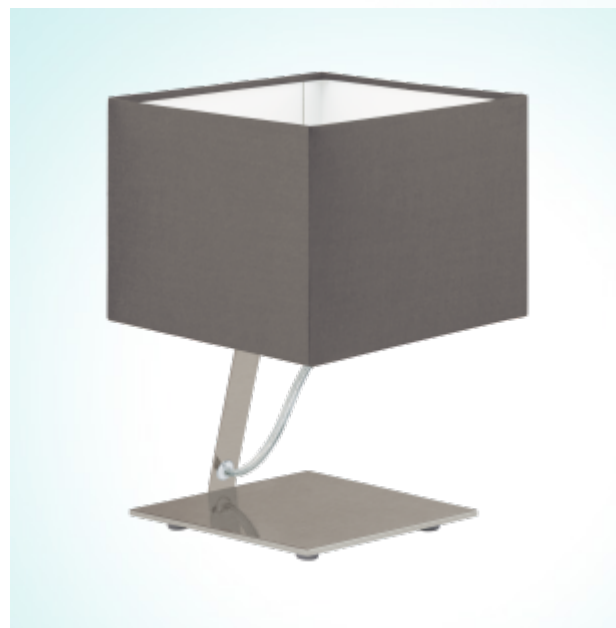

95767

NAMBIA 1

General Information

Article:	95767
Lighting Type:	table luminaire
Collection:	Style
EAN Code:	9002759957674

Dimensions

Depth:	160 mm
Width:	160 mm
Height:	245 mm
Base Width:	140 mm
Base Depth:	140 mm
Weight:	1.139 kg

Illuminant

Socket:	LED
Illuminant:	LED
Delivery:	incl.
Wattage:	1x 6W
Luminous Flux:	540 lm
Luminous Colour:	3000K warm white
Average Lifetime:	25,000 h
Energy Efficiency:	A+

Material & Colour

Enclosure Material:	steel
Enclosure Colour:	satın nickel
Glass / Shade Material:	fabric
Glass / Shade Colour:	cappuccino

Functionality

Switch:	in-line switch+plug-in driver

Technical Information

Protection Class:	2
Line Voltage:	220-240V,50/60Hz
Operation Voltage:	24V

LED

Technical changes reserved